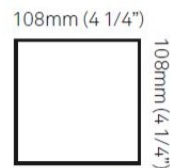

DAU DOUBLE SURFACE

D93195R9-

base number _____
Finish Options _____

1. To build a product code in our configurator select the specify button on the base model # product page
2. To build a manual product code on this datasheet choose from the options listed below in blue font and add the suffix to the base model #

GENERAL

Series: Dau _____
Subseries: Dau Double _____
Brand: Milan _____
Division: Design _____
Mounting Type: Surface _____
Mounting Location: Wall _____
Subcategory: Up/Down Light _____

PHYSICAL

Shape: Rectangle _____
Length (mm): 80 _____
Length (in): 3 1/8 _____
Height (mm): 200 _____
Depth (mm): 101 _____
Height (in): 7 7/8 _____
Depth (in): 4 _____
Extension (mm): 101 _____
Extension (in): 4 _____
Light Distribution: Direct / Indirect _____
Fixture Finish: [BAL](#) / [MWL](#) / [BSL](#) _____
Fixture Material: Extruded Aluminum _____

ELECTRICAL

Lamp Type: LED _____
Total Output Wattage (W): 18.6 _____
Dimming: Electronic Low Voltage Dimming _____
Input Voltage (V): 120 _____

LED

Number of LEDs: 2 _____
Color Temperature (°K): 3000 _____
Nominal Lumen (lm): 1912 _____
CRI: >90 CRI _____
Lamp Life (hrs): 50000 _____

OPTICAL

RATINGS AND CERTIFICATIONS

Certified By: Certified for North American Standards _____
IP rating: IP20 _____

J-Box cover plate
Included