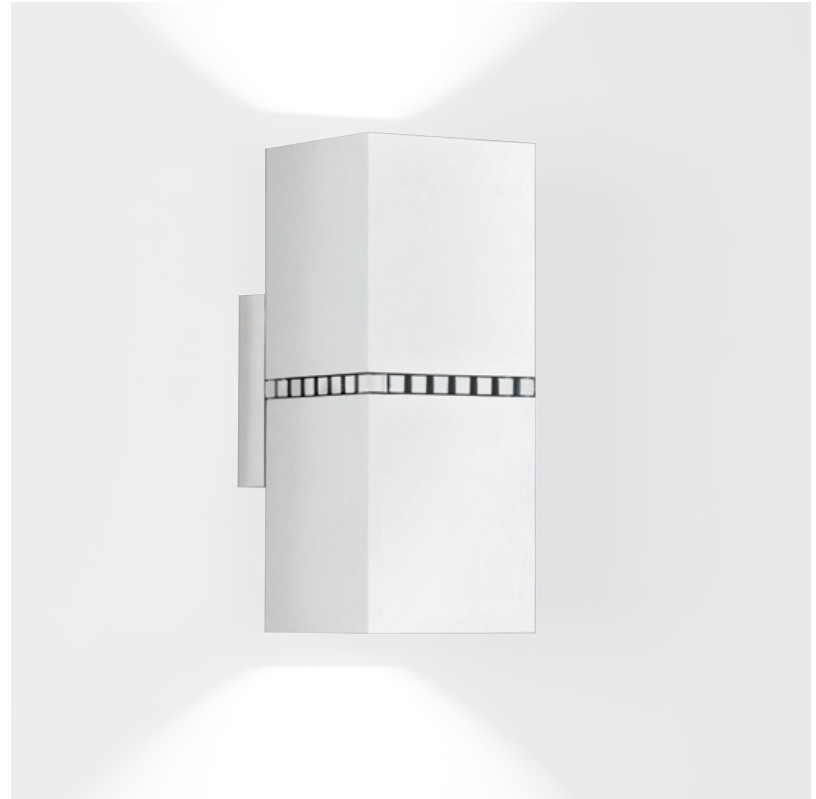

DAU DOUBLE SURFACE

D93195R9-

base number _____
Finish Options _____

1. To build a product code in our configurator select the specify button on the base model # product page
2. To build a manual product code on this datasheet choose from the options listed below in blue font and add the suffix to the base model #

GENERAL

Series: Dau _____
Subseries: Dau Double _____
Brand: Milan _____
Division: Design _____
Mounting Type: Surface _____
Mounting Location: Wall _____
Subcategory: Up/Down Light _____

PHYSICAL

Shape: Rectangle _____
Length (mm): 80 _____
Length (in): 3 1/8 _____
Height (mm): 200 _____
Depth (mm): 101 _____
Height (in): 7 7/8 _____
Depth (in): 4 _____
Extension (mm): 101 _____
Extension (in): 4 _____
Light Distribution: Direct / Indirect _____
Fixture Finish: [BAL](#) / [MWL](#) / [BSL](#) _____
Fixture Material: Extruded Aluminum _____

ELECTRICAL

Lamp Type: LED _____
Total Output Wattage (W): 18.6 _____
Dimming: Electronic Low Voltage Dimming _____
Input Voltage (V): 120 _____

LED

Number of LEDs: 2 _____
Color Temperature (°K): 3000 _____
Nominal Lumen (lm): 1912 _____
CRI: >90 CRI _____
Lamp Life (hrs): 50000 _____

OPTICAL

RATINGS AND CERTIFICATIONS

Certified By: Certified for North American Standards _____
IP rating: IP20 _____

J-Box cover plate
Included