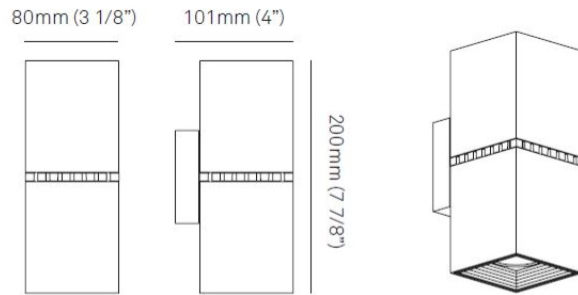

DAU DOUBLE SURFACE

D93195R9-

base number _____
Finish Options _____

1. To build a product code in our configurator select the specify button on the base model # product page
2. To build a manual product code on this datasheet choose from the options listed below in blue font and add the suffix to the base model #

GENERAL

Series: Dau _____
Subseries: Dau Double _____
Brand: Milan _____
Division: Design _____
Mounting Type: Surface _____
Mounting Location: Wall _____
Subcategory: Up/Down Light _____

PHYSICAL

Shape: Rectangle _____
Length (mm): 80 _____
Length (in): 3 1/8 _____
Height (mm): 200 _____
Depth (mm): 101 _____
Height (in): 7 7/8 _____
Depth (in): 4 _____
Extension (mm): 101 _____
Extension (in): 4 _____
Light Distribution: Direct / Indirect _____
Fixture Finish: [BAL](#) / [MWL](#) / [BSL](#) _____
Fixture Material: Extruded Aluminum _____

ELECTRICAL

Lamp Type: LED _____
Total Output Wattage (W): 18.6 _____
Dimming: Electronic Low Voltage Dimming _____
Input Voltage (V): 120 _____

LED

Number of LEDs: 2 _____
Color Temperature (°K): 3000 _____
Nominal Lumen (lm): 1912 _____
CRI: >90 CRI _____
Lamp Life (hrs): 50000 _____

OPTICAL

RATINGS AND CERTIFICATIONS

Certified By: Certified for North American Standards _____
IP rating: IP20 _____

J-Box cover plate
Included